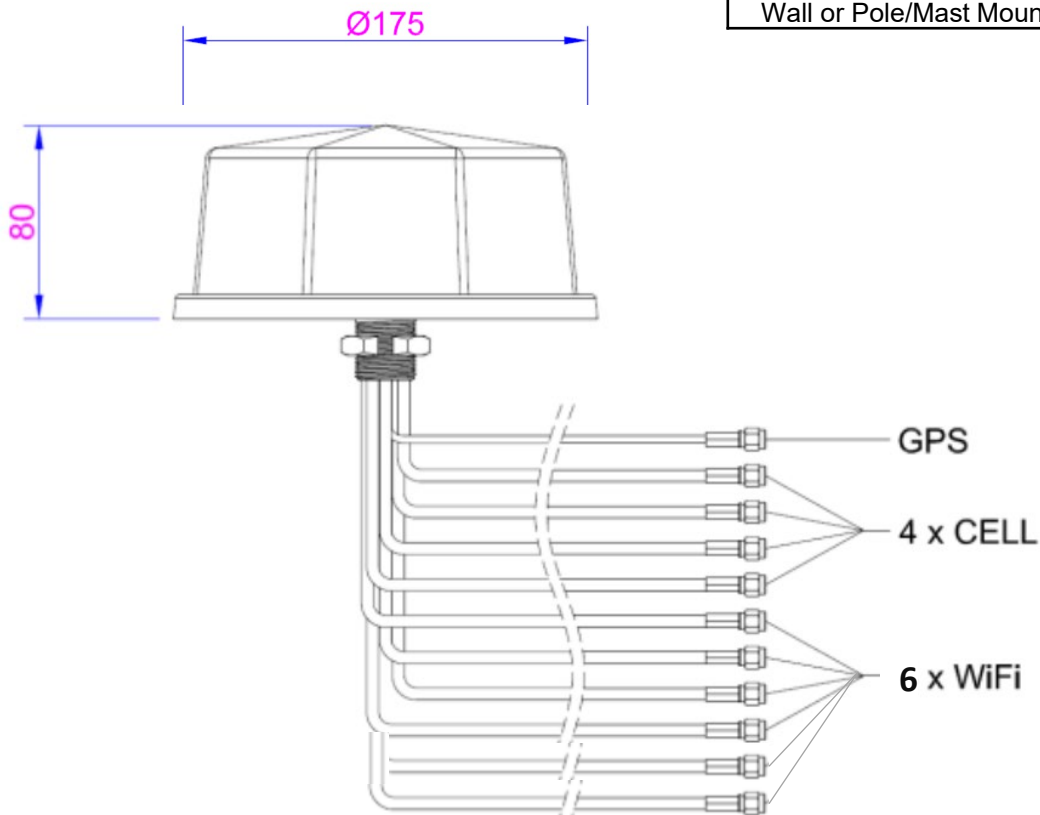

Multiband 11-in-1 Dome Antenna

4-Port 617-6000MHz, 6-Port 2.4/5GHz Wi-Fi, 1-Port GNSS

Mechanical Specifications	
Product Dims (Dia x H)	Ø175 x 80 mm (Ø7.0 x 3.15 in)
Input Connector / Pigtail	Cellular Cables (leads #1 to 4) SMA Male; 16ft Pigtail w/ RG58 Wi-Fi Cables (leads #5 to 10): RPSMA Male; 16ft Pigtail w/ RG58 GNSS/GPS Cable (lead #11): SMA Male; 16ft Pigtail w/ RG174
Radome	UV Stabilized ABS. White (Black color option available with 25unit MOQ; Contact Ventev Sales)
Operating Temperature	-40 °C to +80 °C (-40 °F to +176 °F)
Ingress Protection	IP69K
Mounting	Through 1.0" hole using stainless Nut; Silicone O-ring included; Adhesive backed sealing pad on the back to minimize shaking
Application	Indoor or Outdoor
Product Weight	2.1Kg (4.6 lbs)

Recommended Accessories (Purchased Separately)	
Wall or Pole/Mast Mount Bracket	SKU 274461

Every Ventev antenna is RoHS compliant and covered by company's 2-year warranty program.