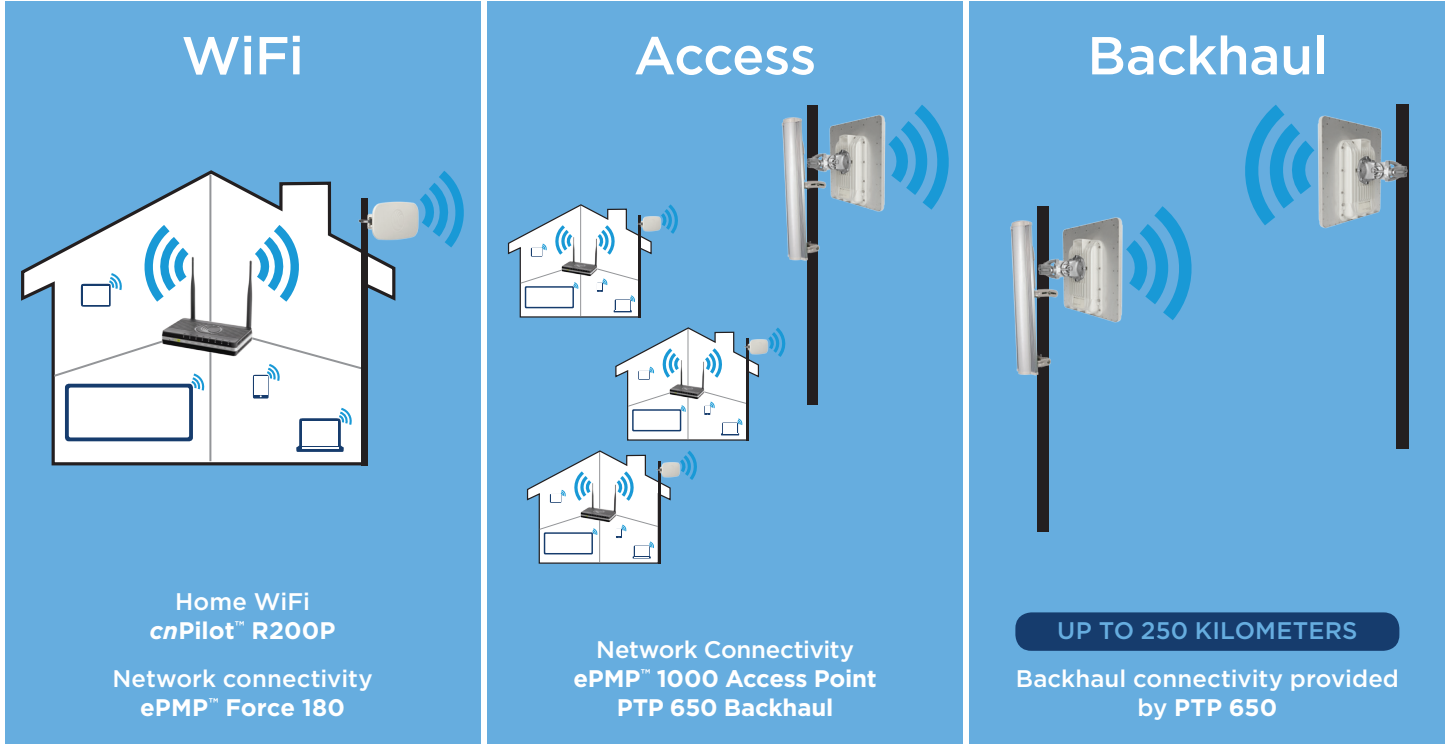

# Your end-to-end wireless network

## *cnMaestro™* end-to-end network lifecycle management

*cnMaestro™* is a platform that is available in the cloud or deployment on premise, built from the ground up for secure, end-to-end network lifecycle management: inventory management, onboarding devices, daily operations and maintenance. By offering full visibility across the entirety of a network, *cnMaestro* greatly simplifies management of all network devices.

# WiFi where you need it